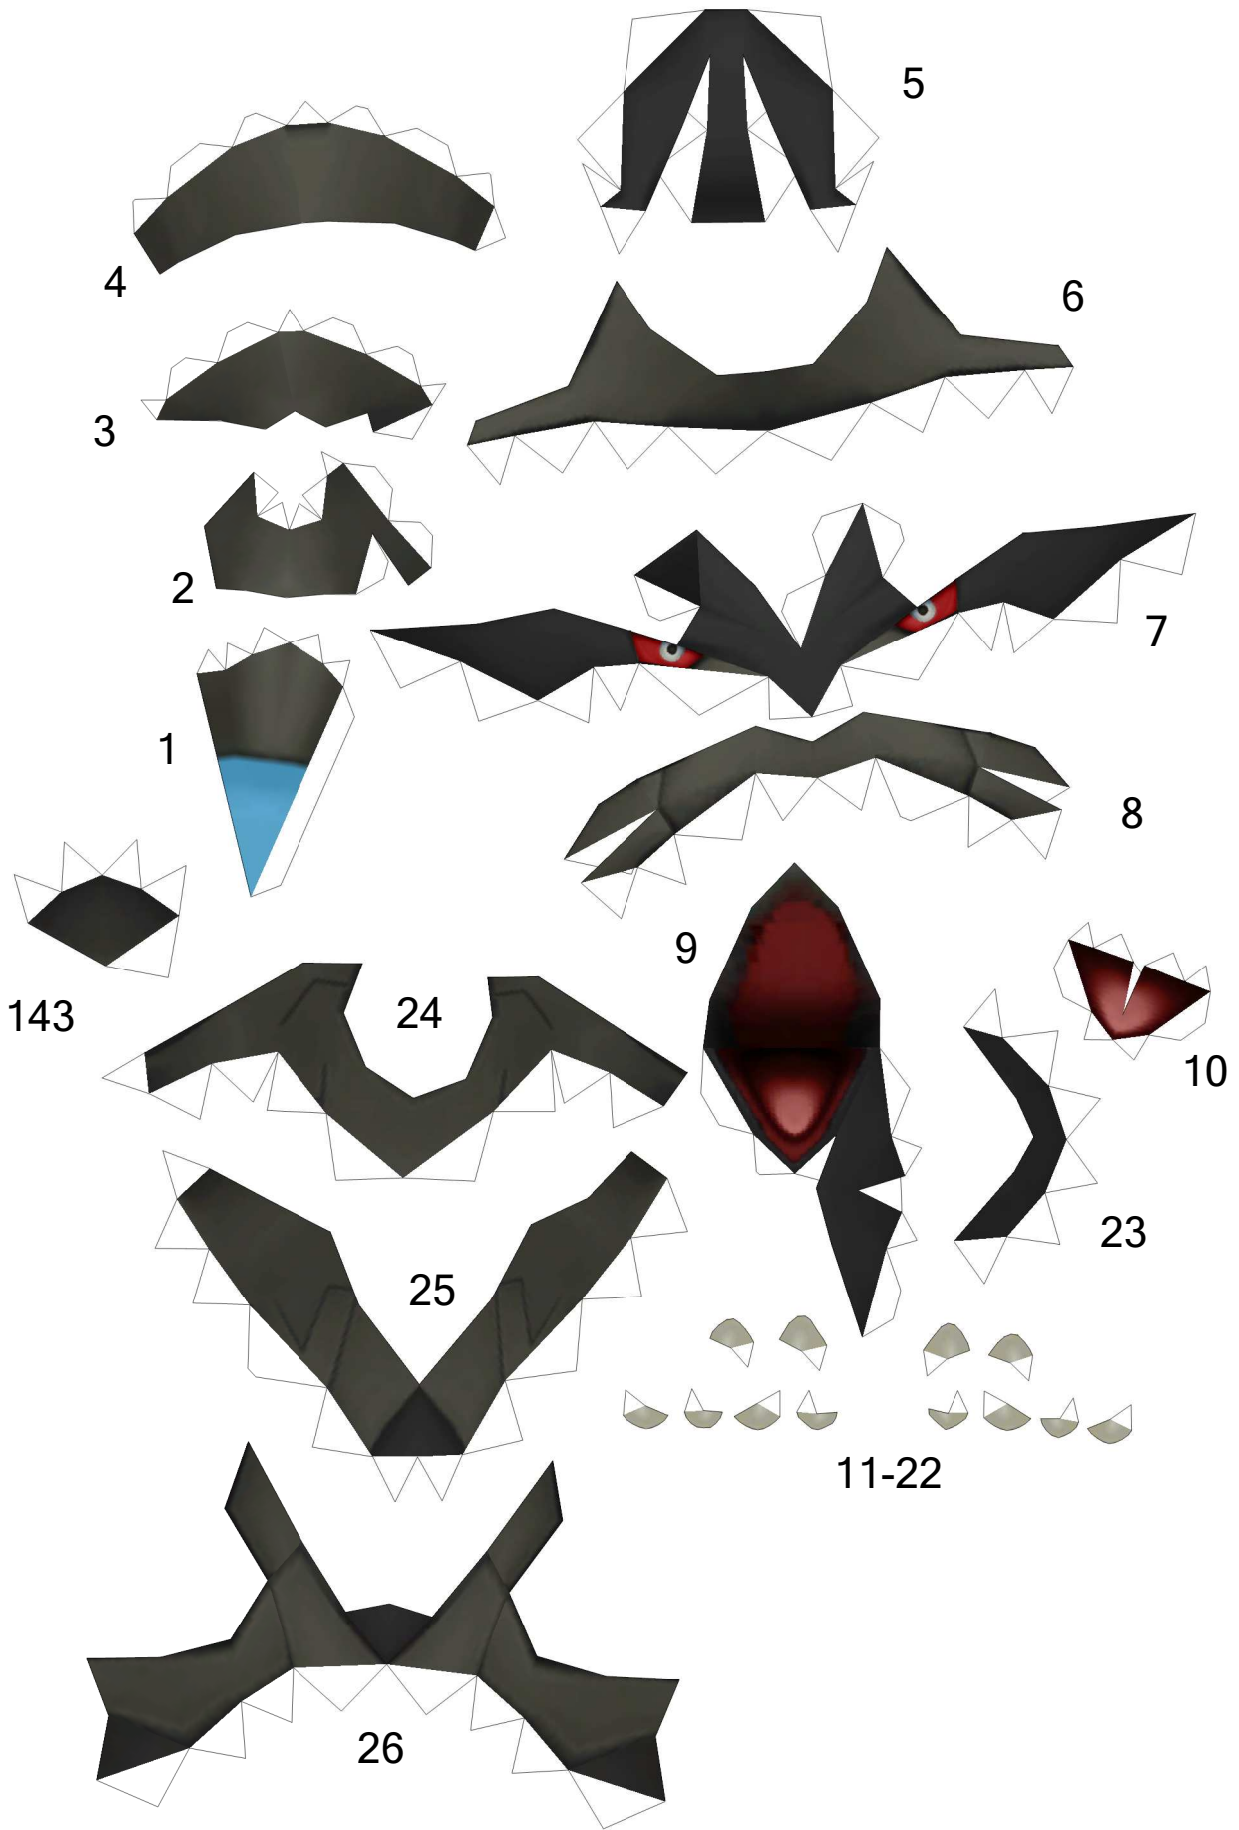

Zekrom

by Brandon

Build by Skeleman

Paper Pokés
www.pokemonpapercraft.net

133

134

131

132

136

141

142

11/12 (row3 col3)