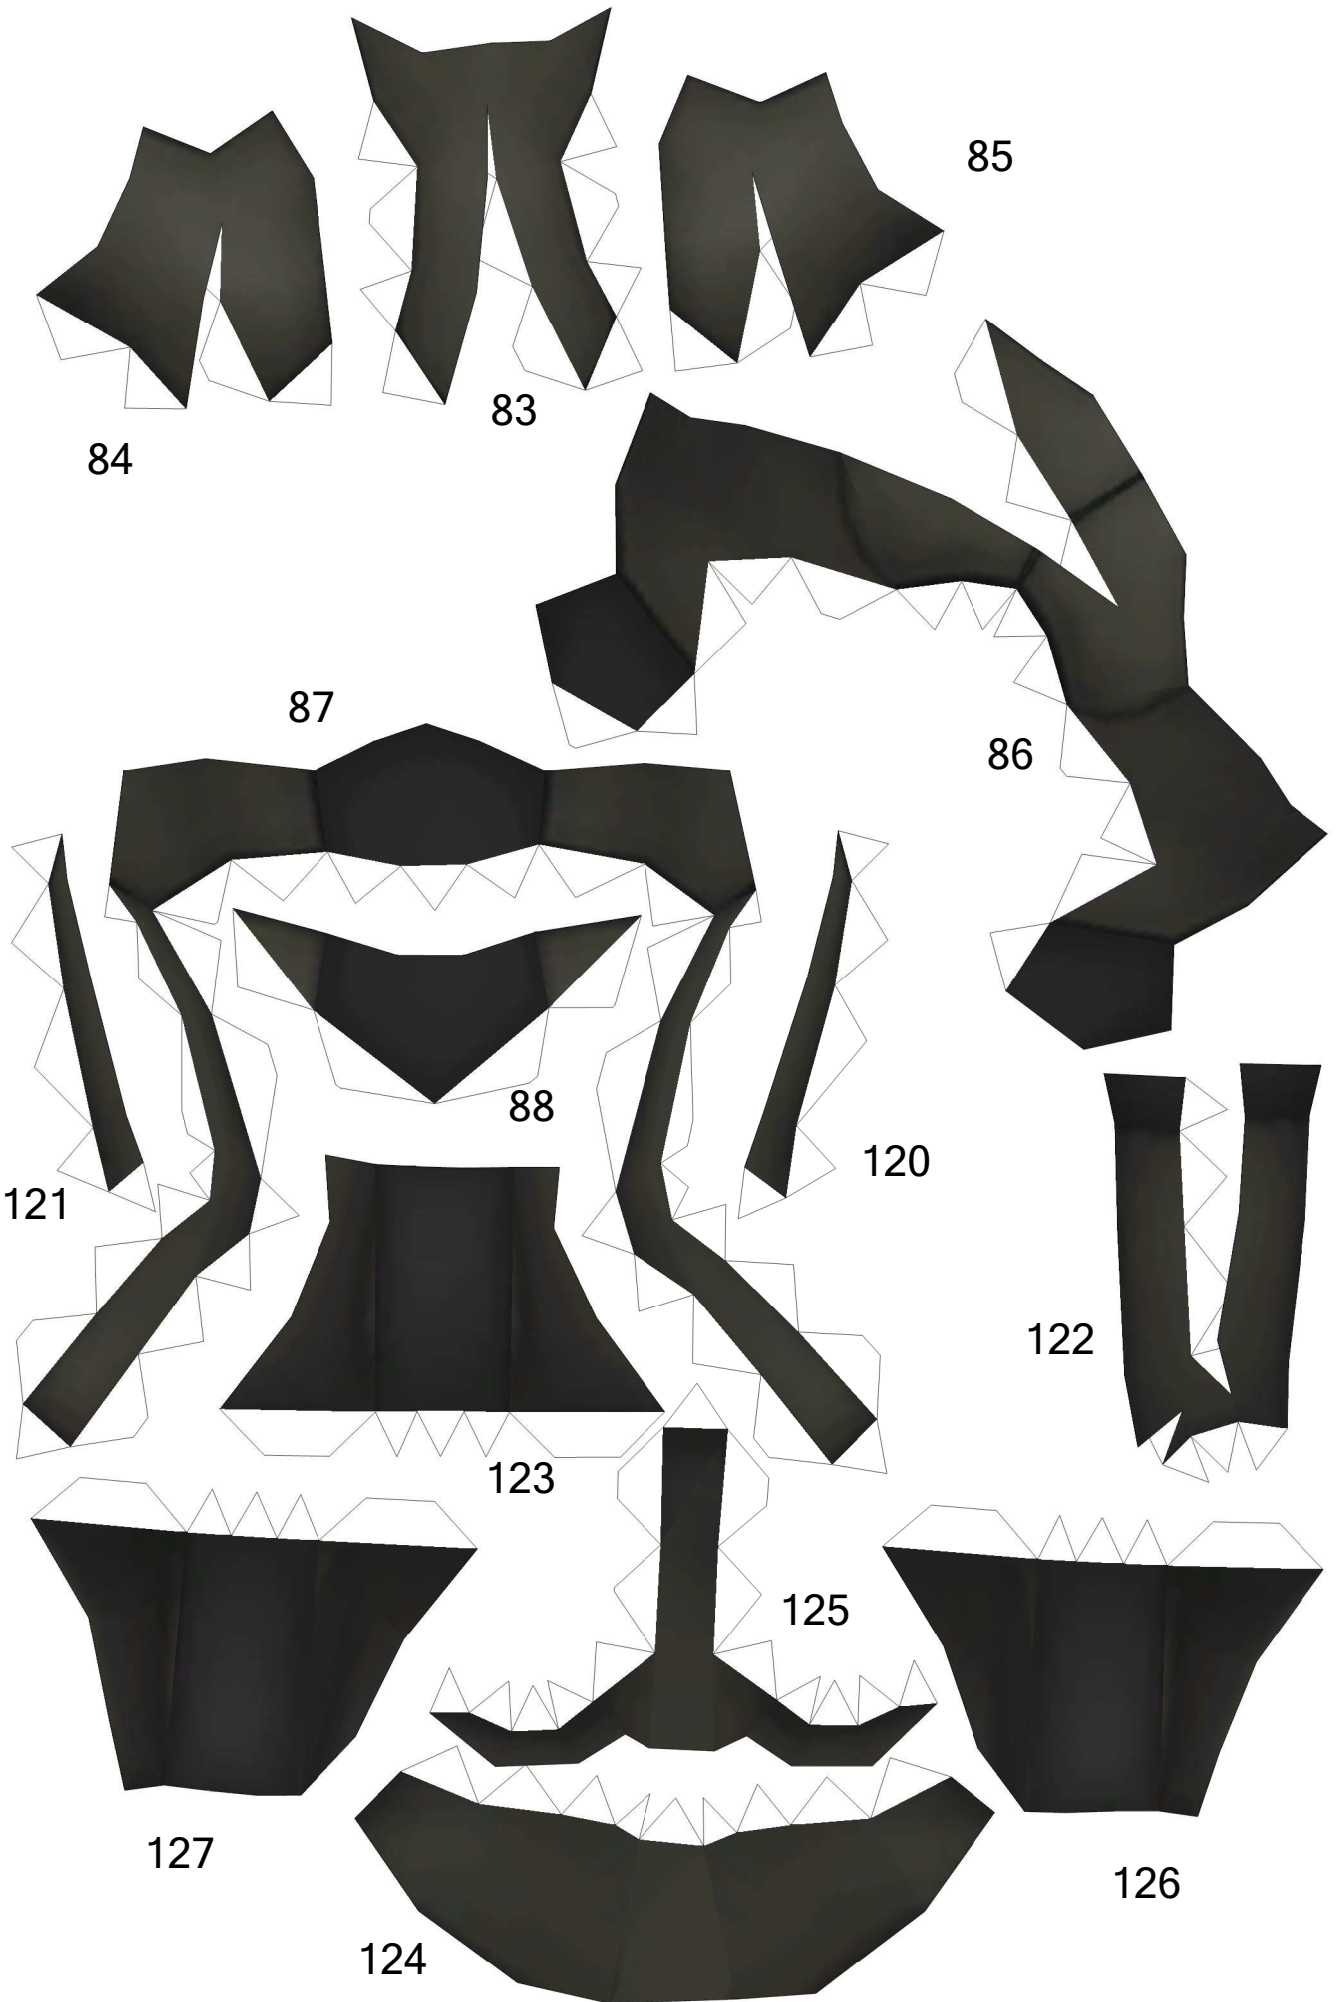

Zekrom

by Brandon

Build by Skeleman

Paper Pokés
www.pokemonpapercraft.net

133

134

131

132

136

141

142

11/12 (row3 col3)